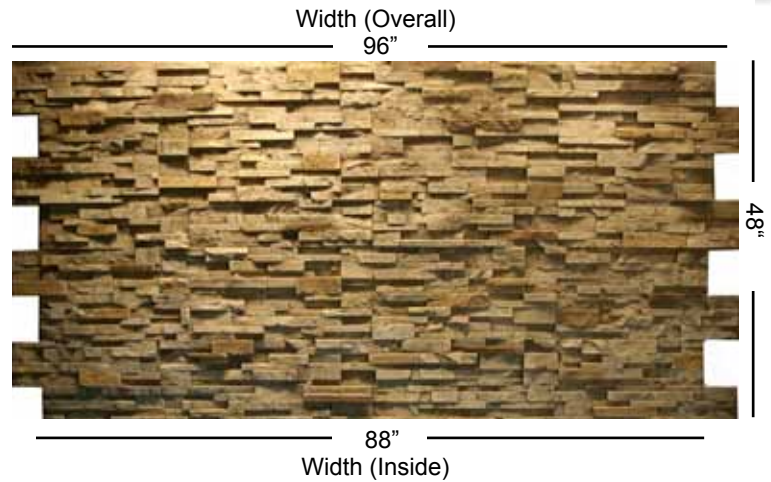

AVAILABLE COLORS

Rustic Gray

Fieldstone

Mountain Country

Desert Tan

Note: Colors shown are mechanically reproduced. They may vary from the actual product. Please refer to actual product sample for true color representation.

PRODUCT DETAILS

PRODUCT

Stackedstone Panel
 Thickness - 1 3/4"
 31 sq ft • 36 lbs

SKU/COLOR

DP2400-DT desert tan
 DP2400-FS chardonney
 DP2400-MC mountain country
 DP2400-RG rustic gray

PRODUCT

Stackedstone Corner
 inside width: 9"
 outside width: 13" h
 height 48"
 7.3 sq ft • 9 lbs

SKU/COLOR

DP2400-DT desert tan
 DP2400-FS chardonney
 DP2400-MC mountain country
 DP2400-RG rustic gray