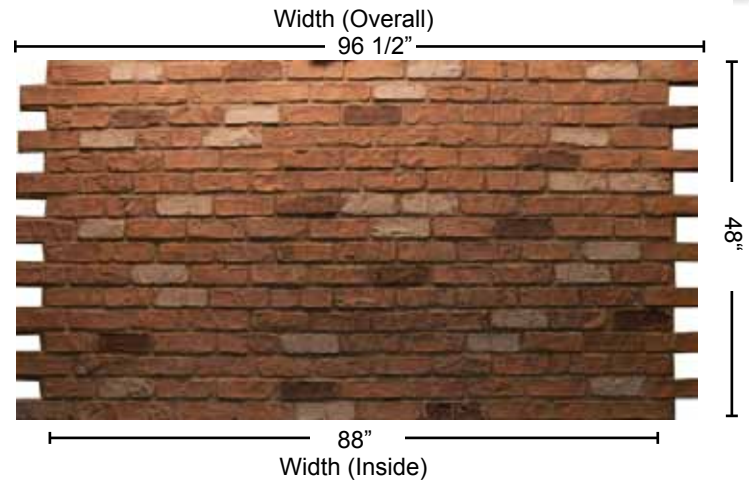

AVAILABLE COLORS

Red

Sandstone

Cape Cod

Note: Actual colors may vary from photos and variation may exist between different batches.

PRODUCT DETAILS

PRODUCT

Brick Panel
 Thickness - 1 1/2"
 Height: 48"
 Weight: 32 lbs
 Area: 31 sq ft

SKU/COLOR

DP2400-005 sandstone
 DP2400-070 red
 DP2400-075 cape cod

FEATURES

- Extremely realistic appearances.
- Easy installation - No masonry skills needed
- Cuts and applied like plywood
- Simple interlocking panels makes installation quick
- Designed for interior or exterior applications
- Panels are lighter than 1/2" plywood (32-40 lbs.)
- Added R Value
- Unlike Wood—non deteriorating
- Outstanding weatherability